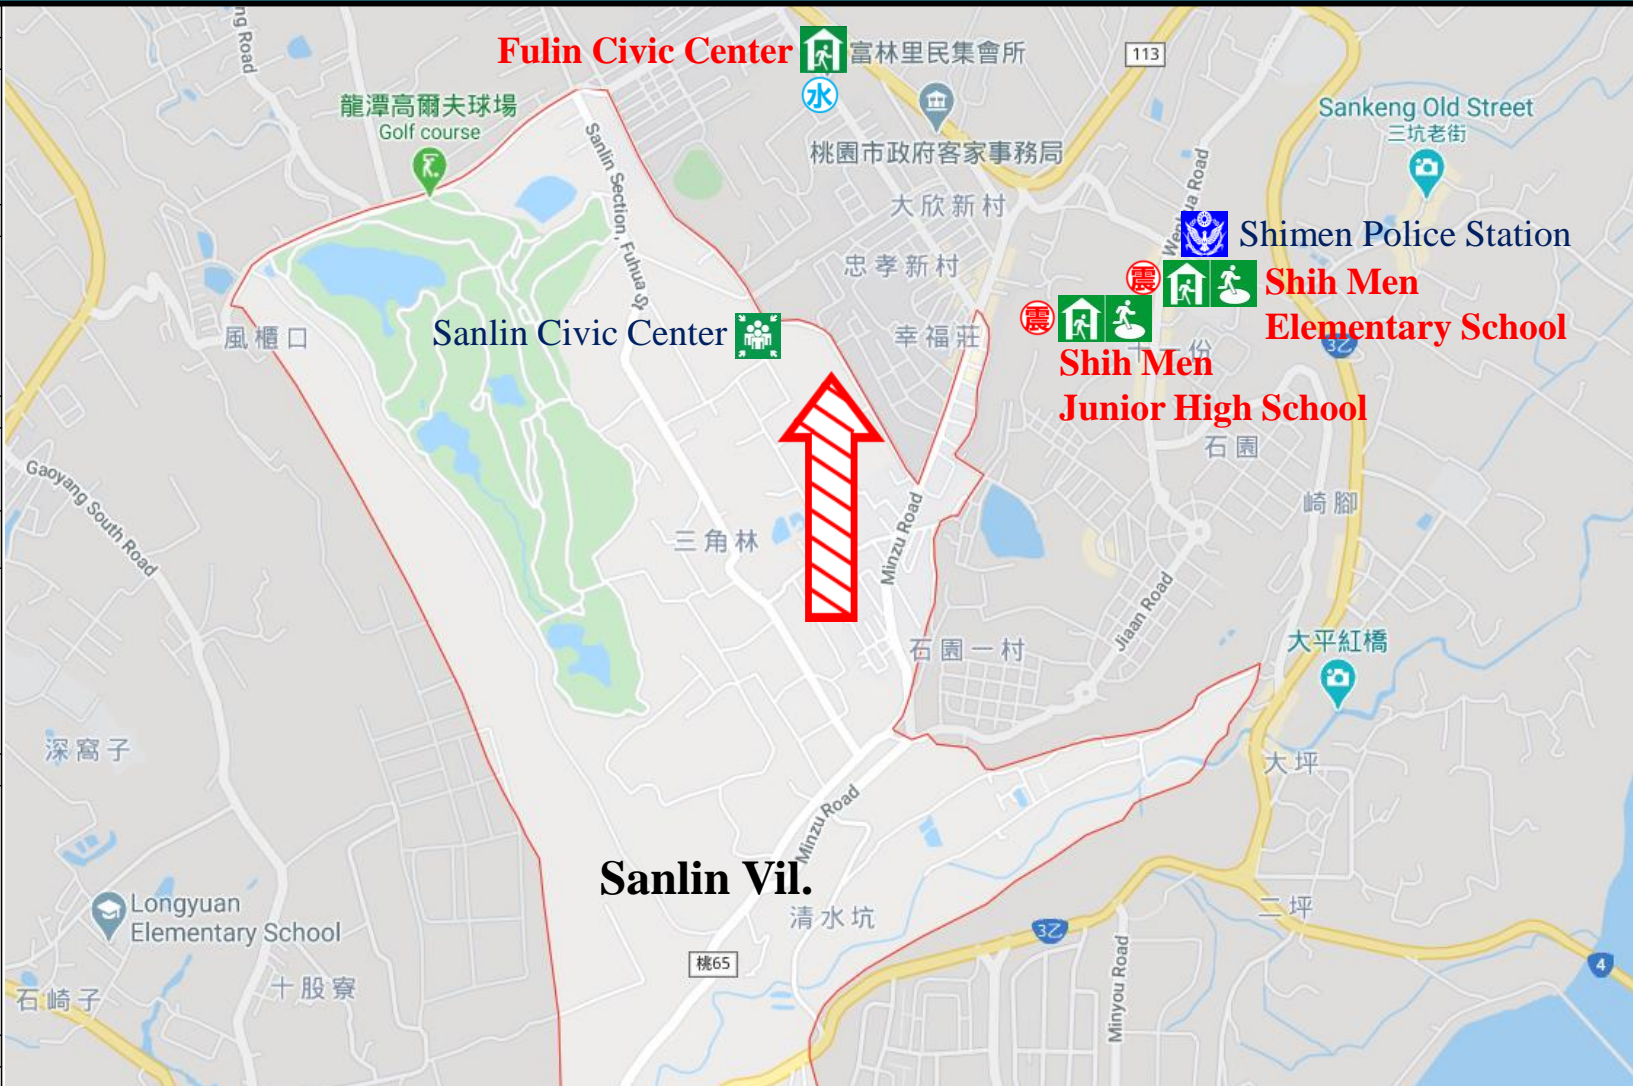

**Earthquake :** During earthquake, do “squat, cover, hold.” After earthquake,

**Evacuation Shelter**

**Fulin Civic Center**  
No. 278, Jianxing Rd.  
Mobile : 0937-174362

**Marshalling Point**

**Sanlin Civic Center**  
No. 140, Ln. 395, Sec. Sanlin, Fuhua St.